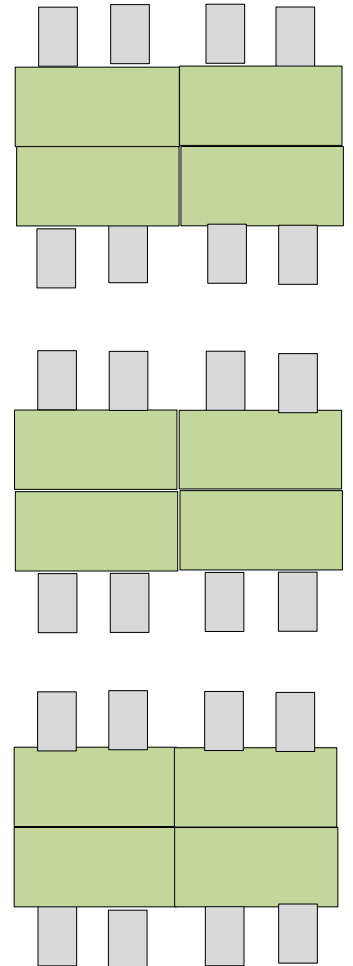

2050 Main Street Conference Center Seating Options

Classroom

U Shape (Seats 18)

Breakout

Conference