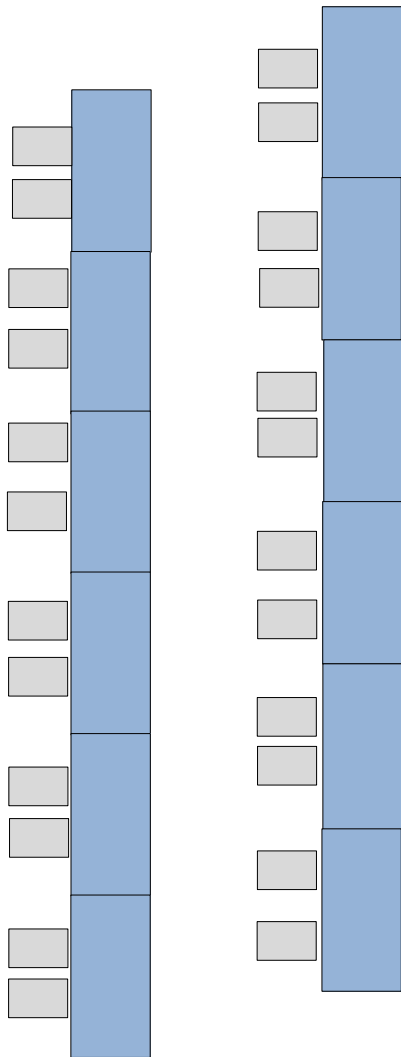

2050 Main Street Conference Center Seating Options

Classroom

U Shape (Seats 18)

Breakout

Conference